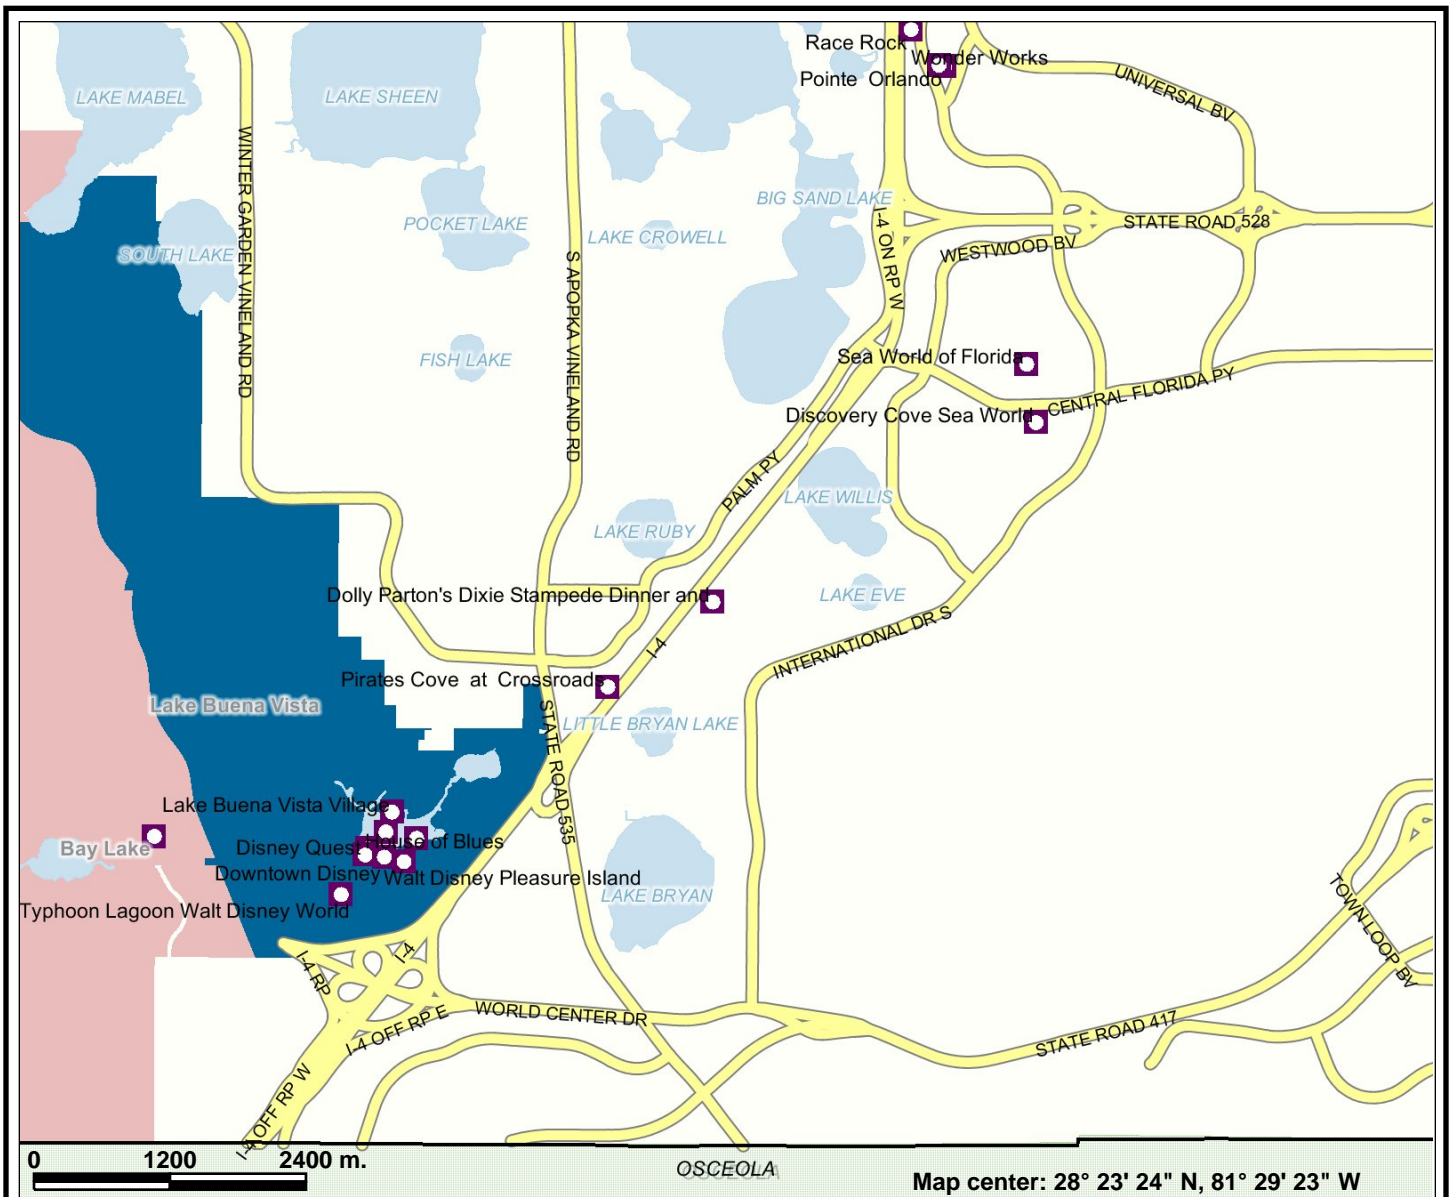

International Drive Area

0 1200 2400 m.

OSCEOLA

Map center: 28° 23' 24" N, 81° 29' 23" W

Attractions (Purple square)

Major Streets Only (Yellow line)

Named Lakes and Waterways (Blue area)

Cities

- Apopka (Pink)
- Bay Lake (Light pink)
- Belle Isle (Light blue)
- Eatonville (Light green)
- Edgewood (Light purple)
- Lake Buena Vista (Dark blue)
- Maitland (Light purple)
- Oakland (Light orange)
- (cont)

- Ocoee (Light green)
- Orlando (Light blue)
- Wintermere (Light purple)
- Winter Garden (Light purple)
- Winter Park (Light yellow)

Prepared by: Orange County Growth Management Department
Oct 12, 2006