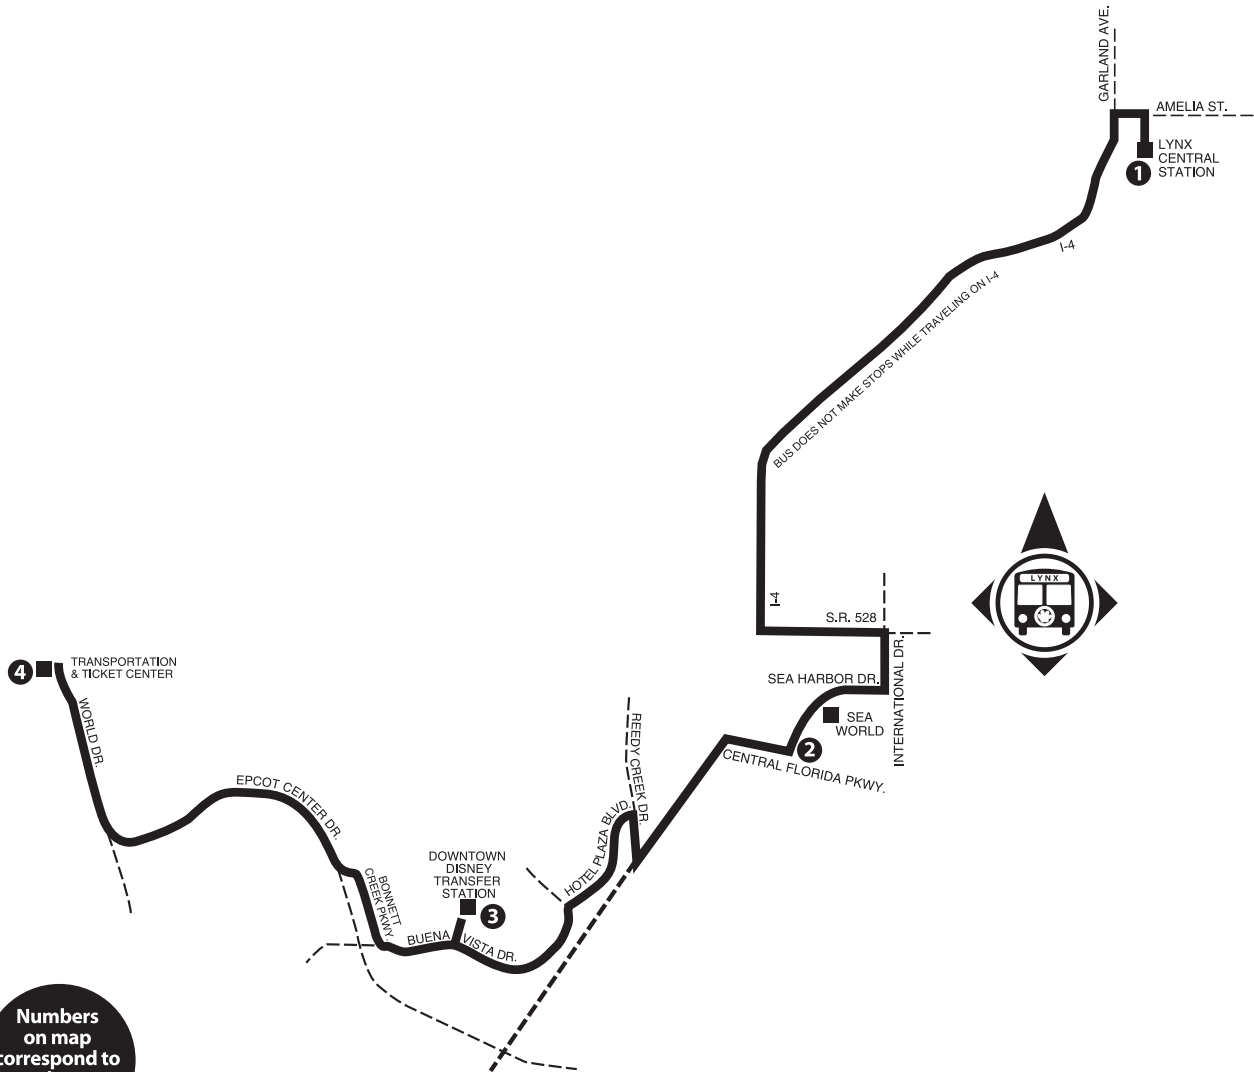

# Link 50

**Downtown Orlando/ Magic Kingdom**  
Monday - Sunday & Holiday service

Numbers on map correspond to numbers on schedules.

Additional stops are located approximately every two blocks along each Link.