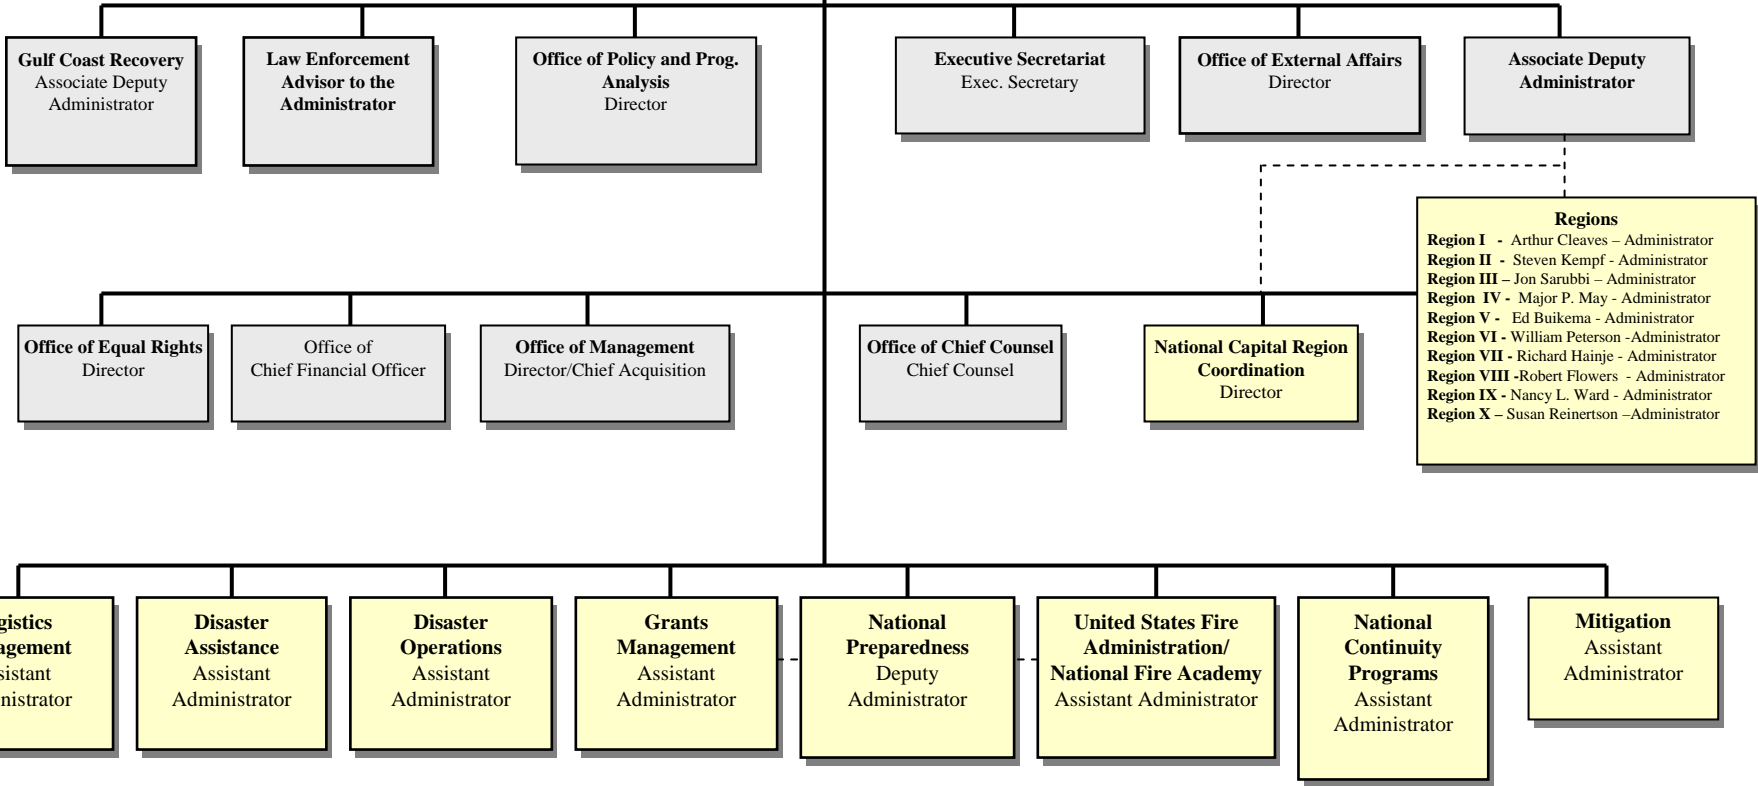

Office of the Administrator
 Administrator (PAS) – R. David Paulison
 Dep. Administrator /Chief Operating Officer (PAS) – Harvey E. Johnson

(A) Acting. Dotted Lines are Coordination Solid Lines Are Command and Control

(A) Acting, Dotted Lines are Coordination Solid Lines Are Command and Control

(A) Acting, Dotted Lines are Coordination Slid Lines Are Command and Control