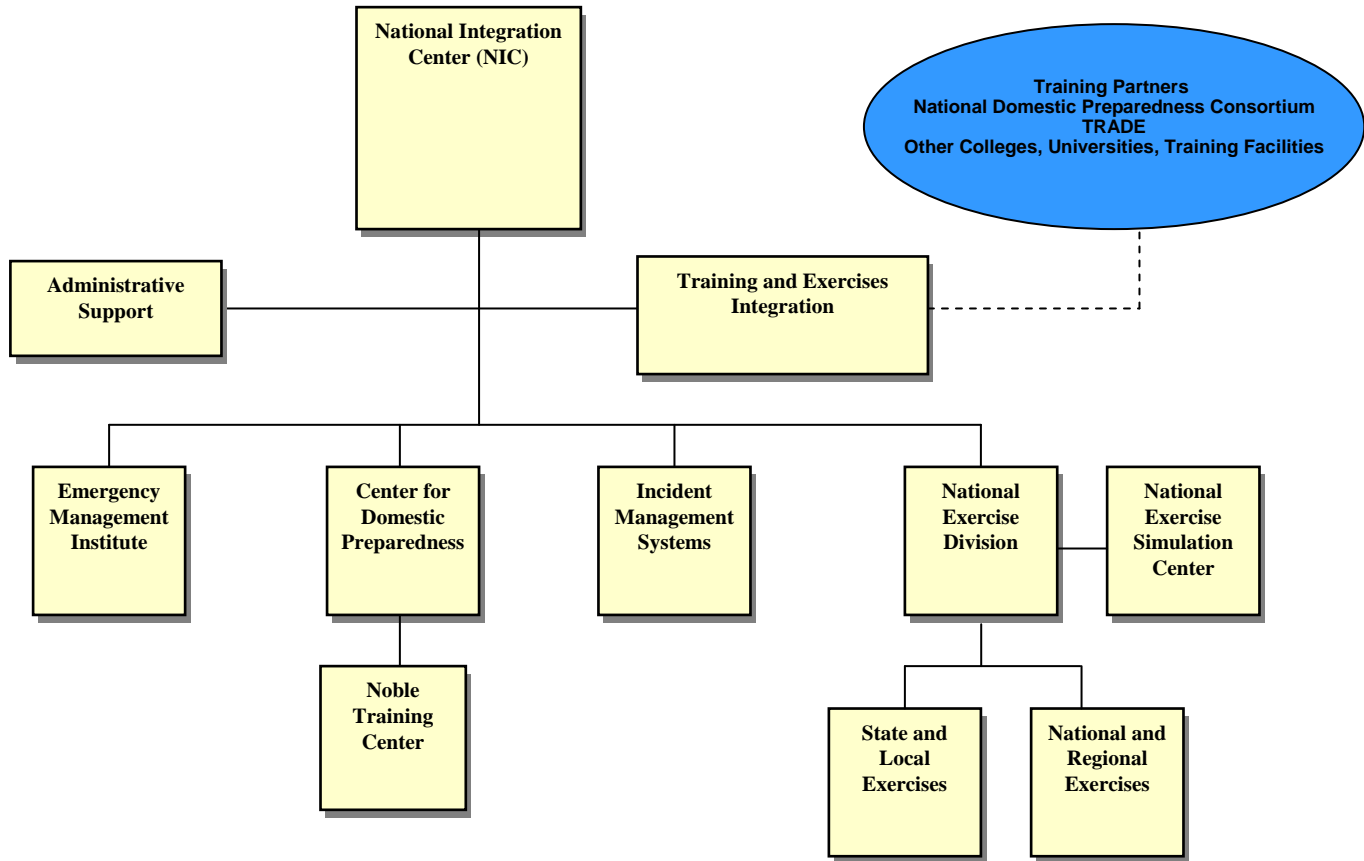

Office of the Administrator
 Administrator (PAS) – R. David Paulison
 Dep. Administrator /Chief Operating Officer (PAS) – Harvey E. Johnson

(A) Acting. Dotted Lines are Coordination Solid Lines Are Command and Control

(A) Acting, Dotted Lines are Coordination Solid Lines Are Command and Control

(A) Acting, Dotted Lines are Coordination Slid Lines Are Command and Control