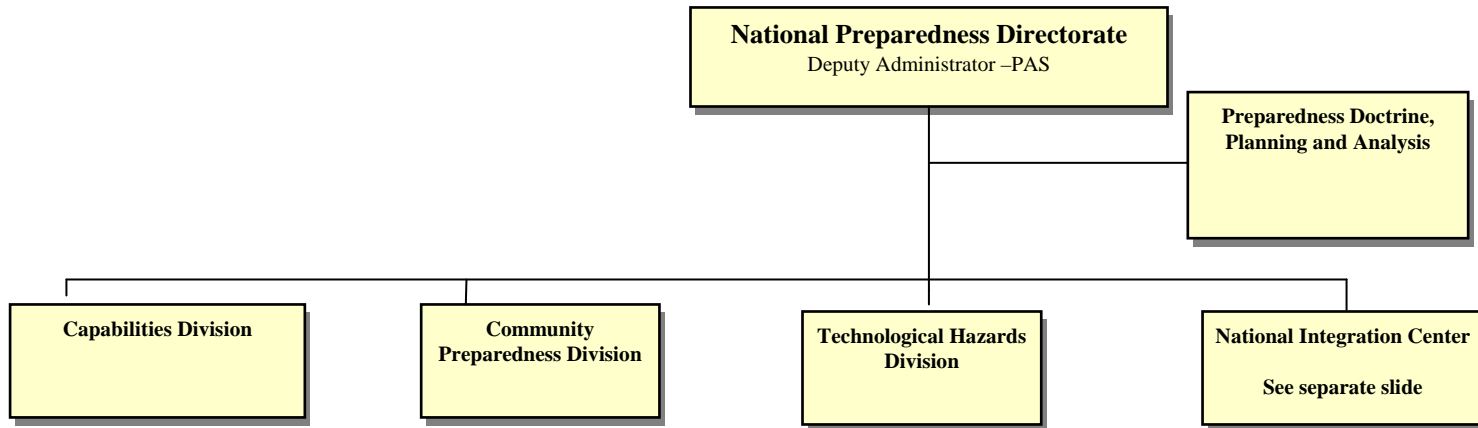

Office of the Administrator
 Administrator (PAS) – R. David Paulison
 Dep. Administrator /Chief Operating Officer (PAS) – Harvey E. Johnson

(A) Acting. Dotted Lines are Coordination Solid Lines Are Command and Control

(A) Acting, Dotted Lines are Coordination Solid Lines Are Command and Control

(A) Acting, Dotted Lines are Coordination Slid Lines Are Command and Control